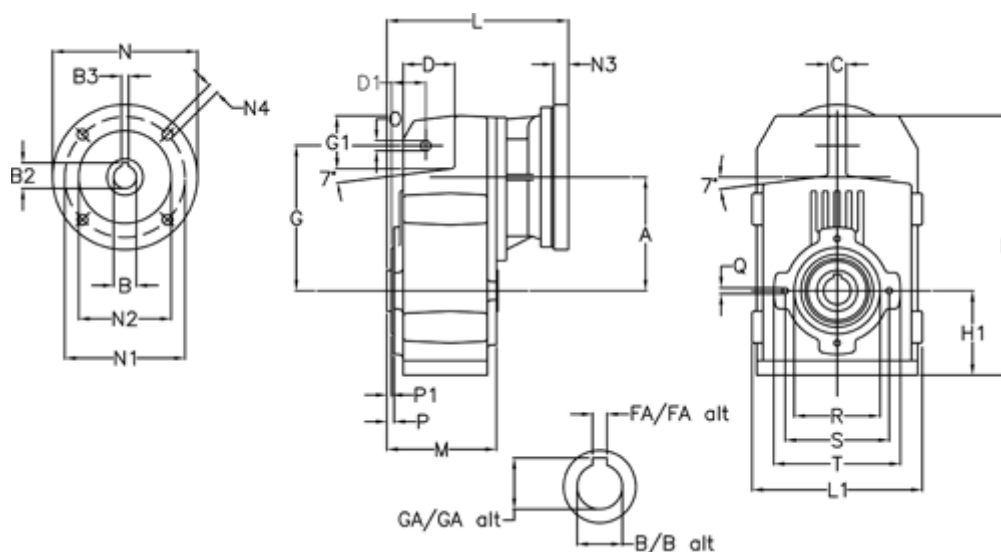

Article number: 29560214303230  
 Description: Shaft mounted gear  
 A253H35-143-P80B5

## Measures

A = 128.75	FA = 10	M = 135.5	Q = M10x14
B = 35	G = 162	N = 200	R = 110
B1 = 19	G1 = 58.0	N1 = 165	S = 130
B2 = 21.8	GA = 38.3	N2 = 130	T = 150
B3 = 6	H = 290.5	N4 = M10x20	
C = 20	H1 = 93.5	O = 13	
D = 57.0	L = 232.5	P = 6.0	
D1 = 43.5	L1 = 188	P1 = 3.5	